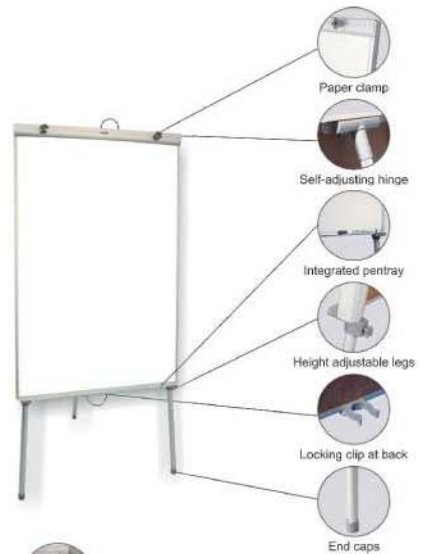

- 1 **POSTER YEAR PLANNER - PAPER**
  BD5390 840 x 594
- **POSTER YEAR PLANNER - LAMINATED**
  BD5391 840 x 594
- 2 **PERPETUAL YEAR PLANNER - MAGNETIC**
  BD5140 1200 x 900
  BD5160 1500 x 1200
  BD5176 2400 x 1200
- 3 **WRITE 'n WIPE PLANNERS - 800 x 600**
  BD5024 Year
  BD7124 Month
  BD7224 Week
  BD7324 Graph
- 4 **LEAVE PLANNER - MAGNETIC - 100 NAMES**
  BD5776 2400 x 1200
- 5 **FLIP CHART - STANDARD 1000 x 640**
  BD9131 Non-Magnetic
  BD9132 Magnetic
- 6 **FLIP CHART - WITH CASTORS 1000 x 640**
  BD9142 Magnetic

5