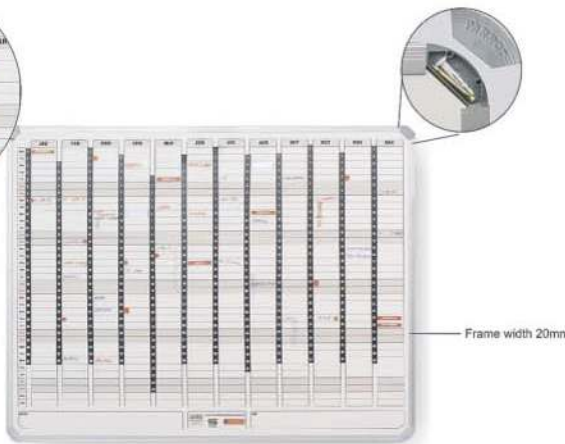

1

2

3

4

- 1 **POSTER YEAR PLANNER - PAPER**
BD5390 840 x 594
- POSTER YEAR PLANNER - LAMINATED**
BD5391 840 x 594
- 2 **PERPETUAL YEAR PLANNER - MAGNETIC**
BD5140 1200 x 900
BD5160 1500 x 1200
BD5176 2400 x 1200
- 3 **WRITE 'n WIPE PLANNERS - 800 x 600**
BD5024 Year
BD7124 Month
BD7224 Week
BD7324 Graph
- 4 **LEAVE PLANNER - MAGNETIC - 100 NAMES**
BD5776 2400 x 1200
- 5 **FLIP CHART - STANDARD 1000 x 640**
BD9131 Non-Magnetic
BD9132 Magnetic
- 6 **FLIP CHART - WITH CASTORS 1000 x 640**
BD9142 Magnetic